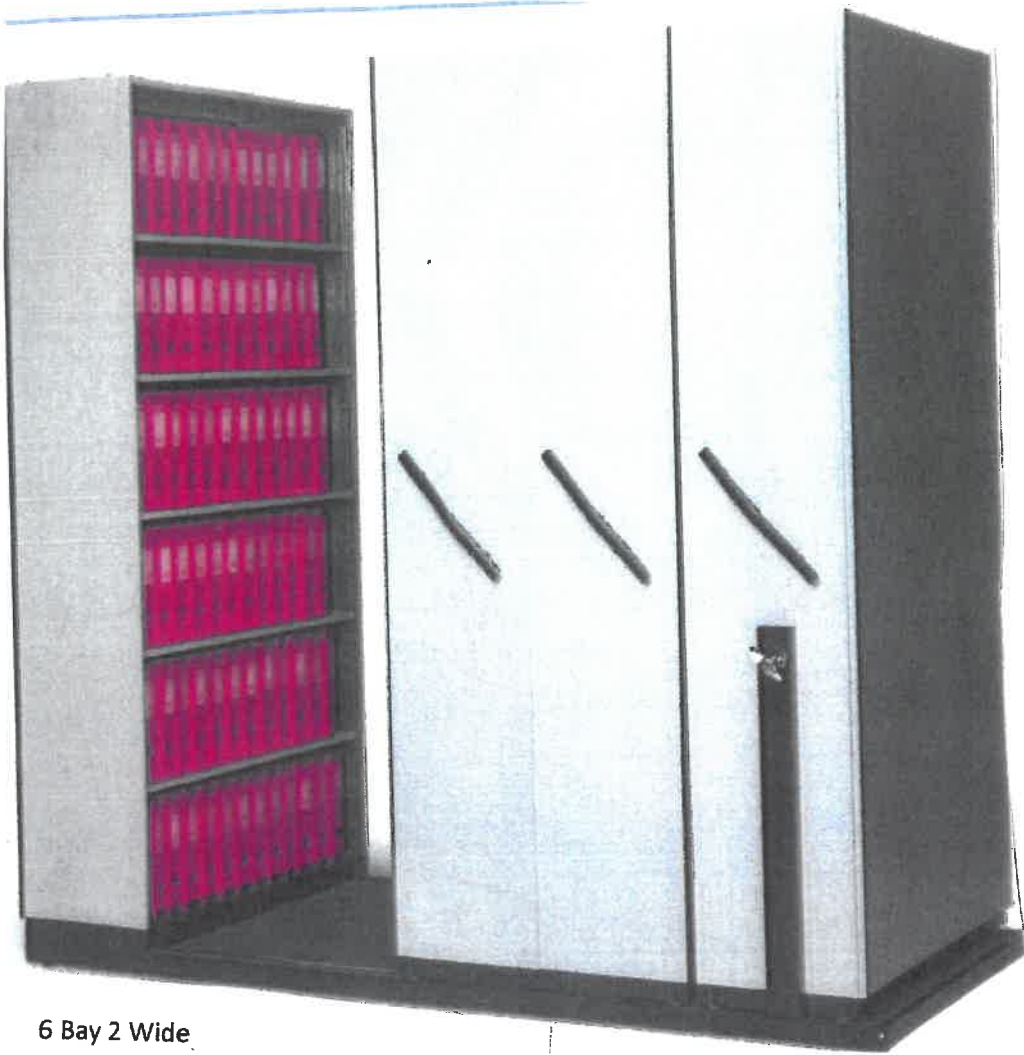

Chairs

MINI BOADROOM

8-Seater Boardroom Table with black steel legs-Finish Melamine

Chairs

MINI BOADROOM

8-Seater Boardroom Table with black steel legs-Finish Melamine

Chairs

RECEPTION

Melamine Infinity

A- Straight Counter Unit 1800x800

C- Unit 1/4 800x800

3-seater sofa- black bonded leather

TENDER BOX STEEL

Width 600Mx 1M

Height 30MM

Small Glass Table

6 Bay 2 Wide

Total of 12 bays

Steel adjustable shelves

5 per bay to accommodate lever arch files

12 chain drive mechanism.

KITCHEN

Rectangular dining table-1800 X 800 MM.

Ergonomic chair-Accent Adjustable arms for all staff members