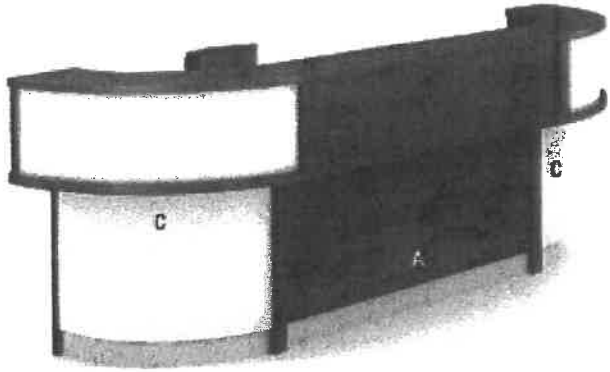

Flip Chart White Board

BOARDROOM

16-Seater Boardroom Table with black steel legs-Finish Melamine

- **Athena Server Unit - Including 2 Hinged Doors and 5 Drawers - 900Hx1550Wx600D - Lockable Hinged Doors**

Chairs

MINI BOADROOM

8-Seater Boardroom Table with black steel legs-Finish Melamine

Chairs

MINI BOADROOM

8-Seater Boardroom Table with black steel legs-Finish Melamine

Chairs

RECEPTION

Melamine Infinity

A- Straight Counter Unit 1800x800

C- Unit 1/4 800x800

3-seater sofa- black bonded leather

TENDER BOX STEEL

Width 600Mx 1M

Height 30MM

Small Glass Table