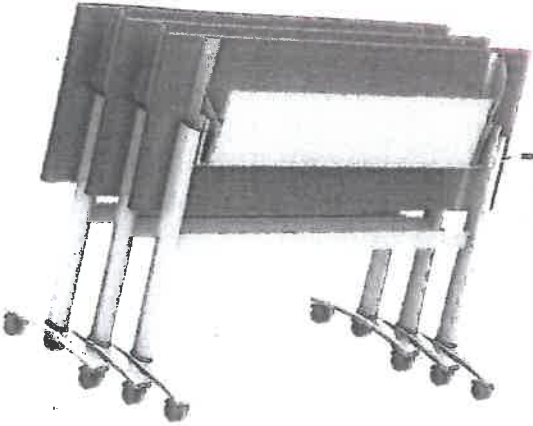

- Athena Display Top - Glass Doors 1070Hx1550Wx375D (O)
- Athena 2 Door - 5 Drawer Server 930Hx1550Wx605D (N)

2 doors-1 drawer server 900x1550Wx600-Finish: veneer with 130l bar fridge inside

- Athena Server Unit - Including 2 Hinged Doors and 5 Drawers - 900Hx1550Wx600D - Lockable Hinged Doors

- Hexagonal Conference Table 1500x1300 - Barrel Base - 6 Seater

Executive Chair with headrest –full synchronic Mechanism-Chrome Base –Height Adjustable Arms-Seat:
Black genuine Leather Ergonomically designed/ work ergonomic

OFFICE OF THE CHIEF OPERATIONS OFFICER

Sway Mobile-Stack Away Table- Melamine Top 1200x450

Executive Chair with headrest –full synchronic Mechanism-Chrome Base –
Black genuine Leather Ergonomically designed/ work ergonomic

Aloe Green

Parrot –Magnetic glass whiteboards 1200x900mm

OFFICE OF THE CHIEF FINANCIAL OFFICER

Executive High Back
Chair with wooden arms
5 star base and gas Height Adjustable Arms-Seat:

Visitors Chair with wooden arms 5-star base and gas height adjustment