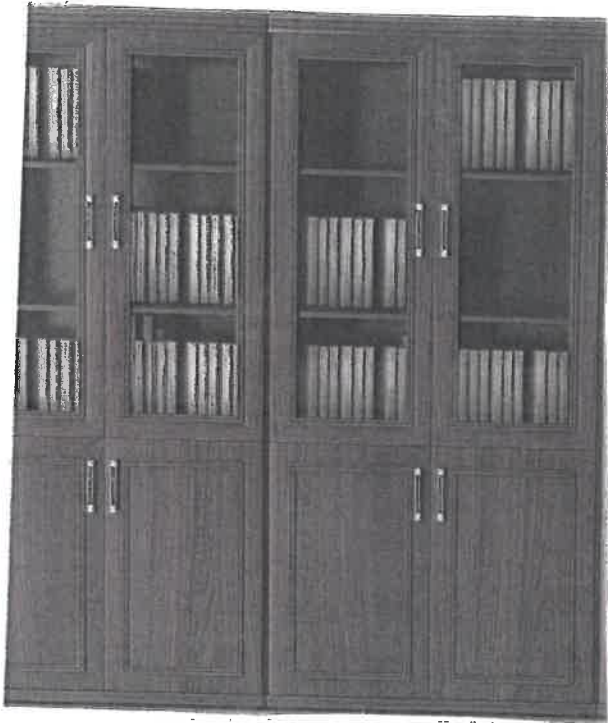

OFFICE OF THE CHIEF OPERATIONS OFFICER

Sway Mobile-Stack Away Table- Melamine Top 1200x450

Executive Chair with headrest –full synchronic Mechanism-Chrome Base –
Black genuine Leather Ergonomically designed/ work ergonomic

Aloe Green

Parrot –Magnetic glass whiteboards 1200x900mm

OFFICE OF THE CHIEF FINANCIAL OFFICER

Executive High Back
Chair with wooden arms
5 star base and gas Height Adjustable Arms-Seat:

Visitors Chair with wooden arms 5-star base and gas height adjustment

Executive L Shape Desk Suit with Pedenza & 3 Drawer mobile pedestal LHS or LHS

Round Conference table with inlay & box legs 1500 mm

Wall unit with glass doors & solid doors 900 x 360 x 1900 mm

Single Seater Sofa

HUMAN RESOURCES AND STRATEGIC SUPPORT

Panel Leg Desk
750x1400 mm-Finish
Melamine
>Roller Door Credenza
900x600-including Shelf-
Finish Melamine
>Central Locking Mobile
Pedestal- 3 Standard
Drawers-800 x 600 mm
Finish Melamine