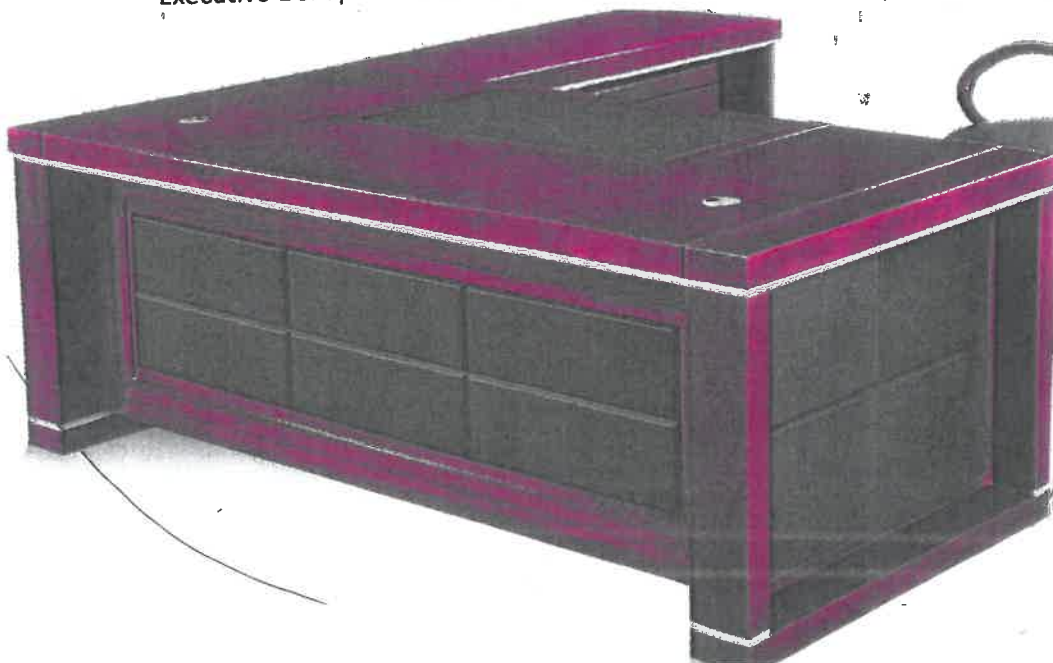

- Hexagonal Conference Table 1500x1300 - Barrel Base - 6 Seater

Executive Chair with headrest –full synchronic Mechanism-Chrome Base –Height Adjustable Arms-Seat:
Black genuine Leather Ergonomically designed/ work ergonomic

OFFICE OF THE CHIEF OPERATIONS OFFICER

Sway Mobile-Stack Away Table- Melamine Top 1200x450

Executive Chair with headrest –full synchronic Mechanism-Chrome Base –
Black genuine Leather Ergonomically designed/ work ergonomic

Aloe Green

Parrot –Magnetic glass whiteboards 1200x900mm

OFFICE OF THE CHIEF FINANCIAL OFFICER

Executive High Back
Chair with wooden arms
5 star base and gas Height Adjustable Arms-Seat:

Visitors Chair with wooden arms 5-star base and gas height adjustment

Executive L Shape Desk Suit with Pedenza & 3 Drawer mobile pedestal LHS or LHS

Round Conference table with inlay & box legs 1500 mm

Wall unit with glass doors & solid doors 900 x 360 x 1900 mm

Single Seater Sofa