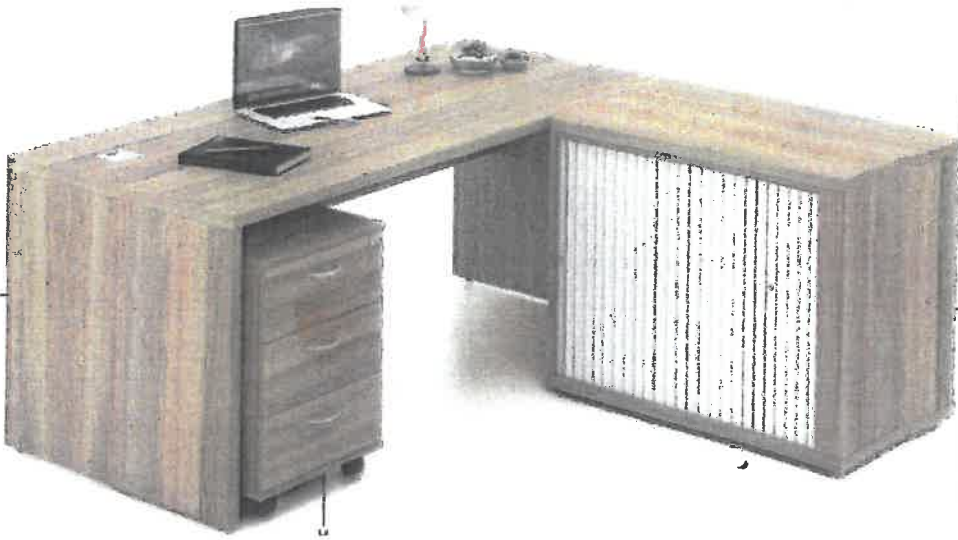

SUPPLY CHAIN MANAGEMENT OFFICE